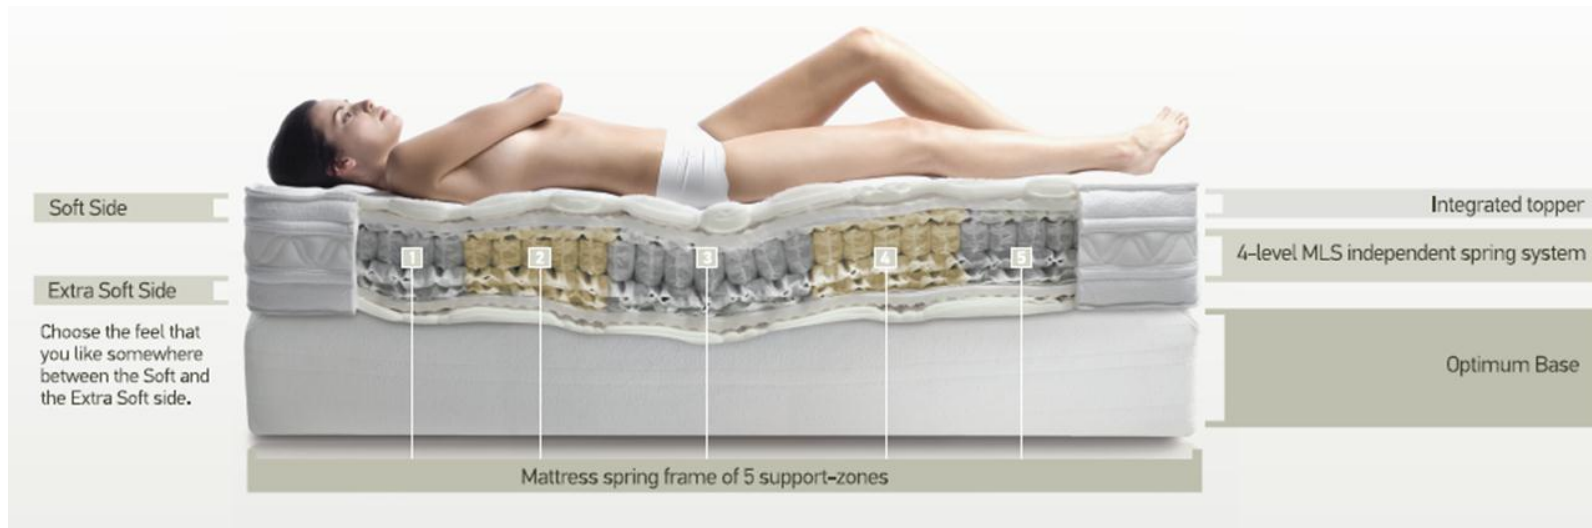

The multiple layers of foamy flexible materials fit the body perfectly, offering unrivalled comfort and a unique sense of relaxation.

**Multi Pocket spring system** □

The Optimum Silver spring system consists of three zones, offering ultimate support on the pertinent spots, while its special design meets the orthopedic standards offering an exhilarating and revitalizing sleep.

**Peripheral support for extra durability** □

The mattress maintains its original shape and form.

# Diamond

The top mattress in the market.

**MEDIA  
STROM**

Optimum  
Exceptional Sense

<http://www.mediastrom.gr/en/mattresses/optimum/product/31/DIAMOND/>

Top relaxation for those who believe that the proper sleep is not a luxury, on a mattress that consists of innovative design, materials and production technology.

**Unique luxury sensation with integrated topper 1 2 3 4**

The multiple layers of foamy flexible materials fit the curves of your body perfectly, offering unrivalled comfort, while they allow the body to breathe, ensuring a healthy sleep. They fit and support the spinal cord in a unique way.